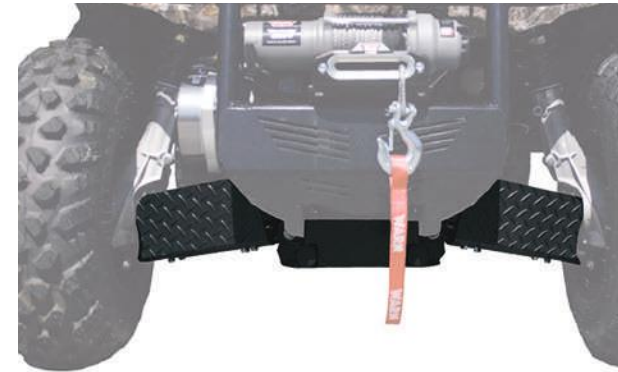

STICK STOPPER KIT

Protect your CVs with this Stick Stopper Kit. Keeps debris from the underbody, allowing for a cleaner, safer ride.

FITS '20 -'22 TRACKER EV

PART #: 639841

PRICE: $82.83

WINCHES

WARN 4,500 LB. WINCH WIRE

Offers a heavy-duty 4,500 lb. capacity and wire rope. Includes a plow roller fairlead, ergonomic clutch handle, and patented roller disc brake for outstanding control. Comes with a 3-year mechanical warranty and a 1-year electrical warranty.