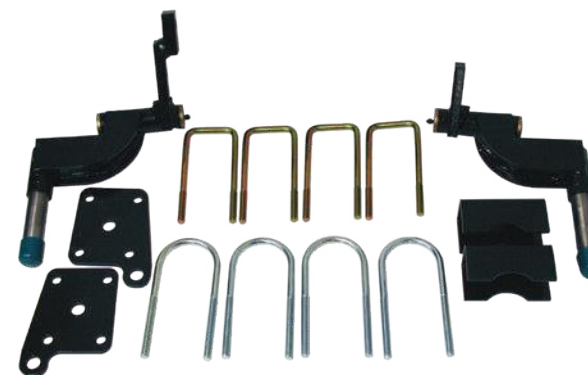

FITS LS2

PART #: PF11344

LIGHTING

HALO LED LIGHT KIT

Ultra efficient LED headlights with modern halo accent lights. High/Low beam headlight functions. 3-bar sequential turn signal indicators. Turn signal kit included