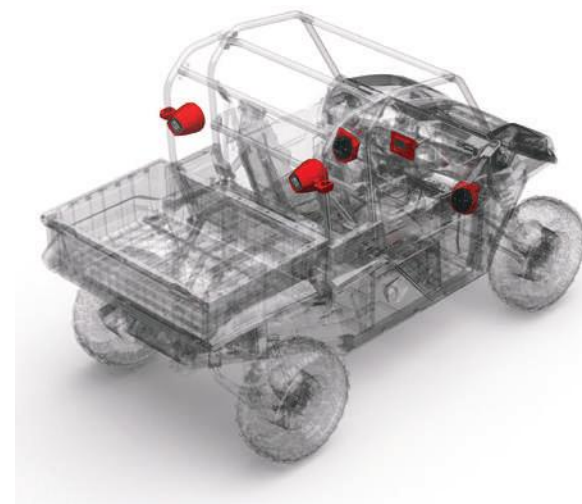

GRAB HANDLES

FITS '20 SVX1000

PART #: 652485

AUDIO**ROCKFORD FOSGATE – STAGE 3**

Stage 3 includes 2 rear speakers that mount in the back, as well as all parts from Stage 2.

FITS '20 SVX1000

PART #: 751179PKG