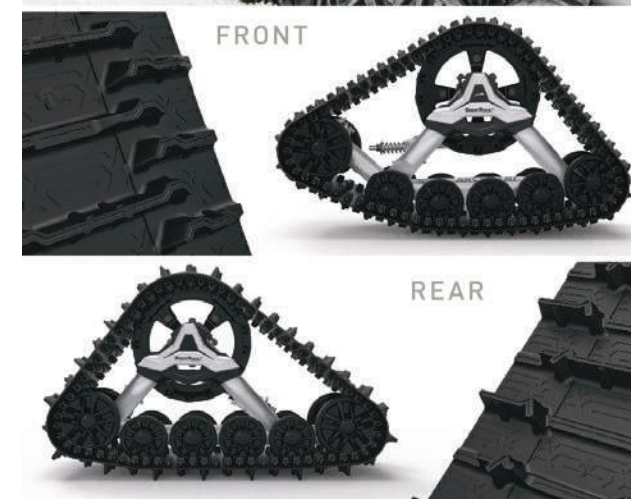

TIGERTRAX

TIGERTRAX²