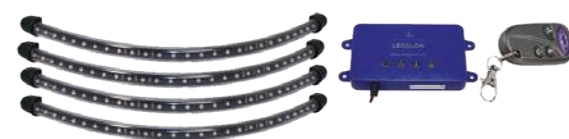

PART #: PF12712

TURN SIGNAL KITS

FITS UNIVERSAL SPORT CART

PART #: PF11532
PART #: 622712

INTERIOR ACCESSORIES

UNIVERSAL 5 PANEL MIRROR

Ideal for driving and pedestrian safety. Provides wide panoramic rear view. Specially coated to absorb sun and headlight glare. This item is designed to be installed on carts with a sun top. Kit includes: five panel rear view mirror, mounting hardware and installation instructions.

FITS UNIVERSAL SPORT CART