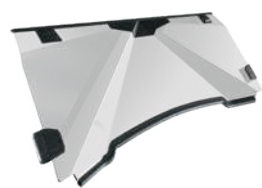

REAR POLYCARBONATE PANEL
(2436-437)